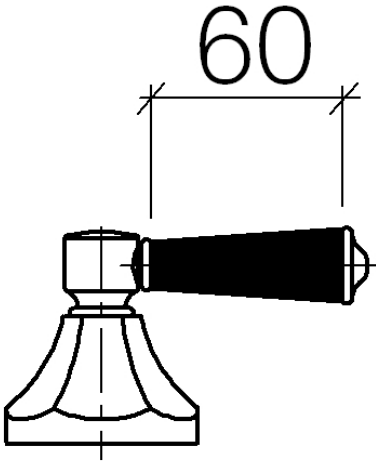

MADISON Bath shower set for bath rim or tile edge installation - Brushed Dark Platinum

MADISON

ST 030 100 3370

- spout: circular, air-enriched flow
- max. spout flow rate 23 l/min
- Hand shower: COMPACT RAIN, max. flow rate 6.8 l/min (at 3 bar)
- complete hand shower set with anti-scale system
- 225mm projection
- automatic bath/shower diverter
- height of mixer 185 mm
- height up to aerator 140 mm
- hole diameter valve 32 mm
- hole diameter spout 32 mm
- hole diameter for complete hand shower set 32 mm
- rosette for spout Ø 70mm
- rosette for complete hand shower set Ø 60mm
- rosette for deck valve Ø 60mm
- metal shower hose 1750mm with integrated anti-twist protection

ST 030 100 3370

ST 030 100 3370
Parts for other finishes can be found here: [Chrome](#)

- 225mm projection
- complete hand shower set: normal flow
- spout: circular, air-enriched flow
- complete hand shower set with anti-scale system
- automatic bath/shower diverter
- height of mixer 185 mm
- height up to aerator 140 mm
- hole diameter valve 32 mm
- hole diameter spout 32 mm
- hole diameter for complete hand shower set 32 mm
- rosette for spout Ø 70mm
- rosette for complete hand shower set Ø 60mm
- rosette for deck valve Ø 60mm
- metal shower hose 1750mm with integrated anti-twist protection
- max. spout flow rate 23 l/min
- max. flow for complete hand shower set 6.8 l/min