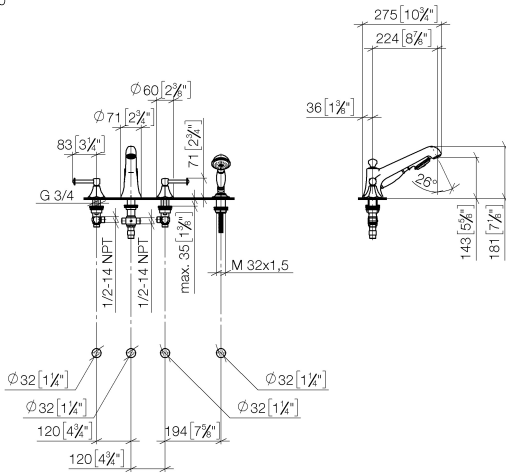

MADISON Bath shower set for bath rim or tile edge installation - Brushed Dark Platinum

MADISON

ST 030 100 3370

- spout: circular, air-enriched flow
- max. spout flow rate 23 l/min
- Hand shower: COMPACT RAIN, max. flow rate 6.8 l/min (at 3 bar)
- complete hand shower set with anti-scale system
- 225mm projection
- automatic bath/shower diverter
- height of mixer 185 mm
- height up to aerator 140 mm
- hole diameter valve 32 mm
- hole diameter spout 32 mm
- hole diameter for complete hand shower set 32 mm
- rosette for spout Ø 70mm
- rosette for complete hand shower set Ø 60mm
- rosette for deck valve Ø 60mm
- metal shower hose 1750mm with integrated anti-twist protection

ST 030 100 3370

ST 030 100 3370
Parts for other finishes can be found here: [Chrome](#)

- 225mm projection
- complete hand shower set: normal flow
- spout: circular, air-enriched flow
- complete hand shower set with anti-scale system
- automatic bath/shower diverter
- height of mixer 185 mm
- height up to aerator 140 mm
- hole diameter valve 32 mm
- hole diameter spout 32 mm
- hole diameter for complete hand shower set 32 mm
- rosette for spout Ø 70mm
- rosette for complete hand shower set Ø 60mm
- rosette for deck valve Ø 60mm
- metal shower hose 1750mm with integrated anti-twist protection
- max. spout flow rate 23 l/min
- max. flow for complete hand shower set 6.8 l/min

MADISON

ST 030 100 3370

ST 030 100 3370
mm [inches]
1:10

Flow rate chart

Certificates

LGA_8028.

Belgaqua_21-380-
27_4.

ST 030 100 3370

Spare parts list

| No. | Item Number | Name | Quantity used | Delivery time |
|-----|---------------|---|---------------|---------------|
| 1 | 20 000 370-99 | side panel | 1 | 60 |
| 2 | 13 502 380-99 | spout | 1 | 60 |
| 3 | 12 502 970 90 | High pressure hose 1/2" x 1/2" x 400 mm - | 2 | 2 |
| 4 | 20 000 371-99 | side panel | 1 | 60 |
| 5 | 27 703 370-99 | shower set | 1 | - |