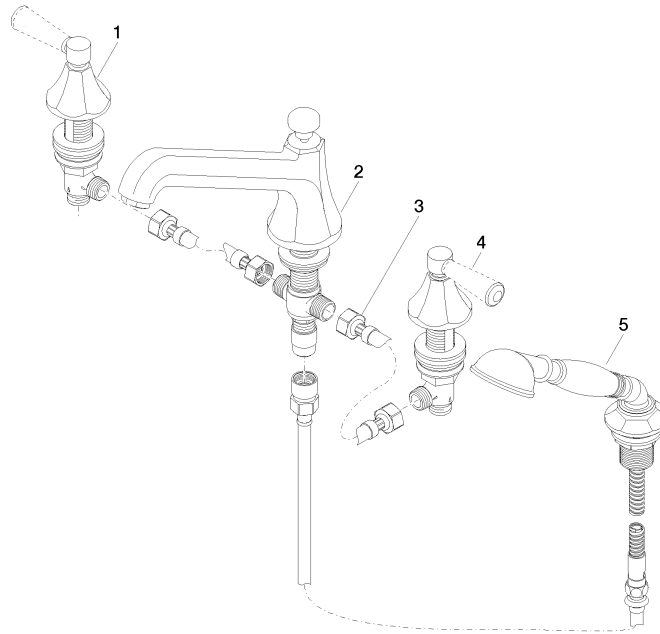

MADISON Bath shower set for bath rim or tile edge installation - Brushed Dark Platinum

MADISON

ST 030 100 3370

- spout: circular, air-enriched flow
- max. spout flow rate 23 l/min
- Hand shower: COMPACT RAIN, max. flow rate 6.8 l/min (at 3 bar)
- complete hand shower set with anti-scale system
- 225mm projection
- automatic bath/shower diverter
- height of mixer 185 mm
- height up to aerator 140 mm
- hole diameter valve 32 mm
- hole diameter spout 32 mm
- hole diameter for complete hand shower set 32 mm
- rosette for spout Ø 70mm
- rosette for complete hand shower set Ø 60mm
- rosette for deck valve Ø 60mm
- metal shower hose 1750mm with integrated anti-twist protection

ST 030 100 3370

ST 030 100 3370
Parts for other finishes can be found here: [Chrome](#)

- 225mm projection
- complete hand shower set: normal flow
- spout: circular, air-enriched flow
- complete hand shower set with anti-scale system
- automatic bath/shower diverter
- height of mixer 185 mm
- height up to aerator 140 mm
- hole diameter valve 32 mm
- hole diameter spout 32 mm
- hole diameter for complete hand shower set 32 mm
- rosette for spout Ø 70mm
- rosette for complete hand shower set Ø 60mm
- rosette for deck valve Ø 60mm
- metal shower hose 1750mm with integrated anti-twist protection
- max. spout flow rate 23 l/min
- max. flow for complete hand shower set 6.8 l/min

MADISON

ST 030 100 3370

ST 030 100 3370
mm [inches]
1:10

Flow rate chart

Certificates

LGA_8028.

Belgaqua_21-380-
27_4.

ST 030 100 3370

Spare parts list

| No. | Item Number | Name | Quantity used | Delivery time |
|-----|---------------|---|---------------|---------------|
| 1 | 20 000 370-99 | side panel | 1 | 60 |
| 2 | 13 502 380-99 | spout | 1 | 60 |
| 3 | 12 502 970 90 | High pressure hose 1/2" x 1/2" x 400 mm - | 2 | 2 |
| 4 | 20 000 371-99 | side panel | 1 | 60 |
| 5 | 27 703 370-99 | shower set | 1 | - |